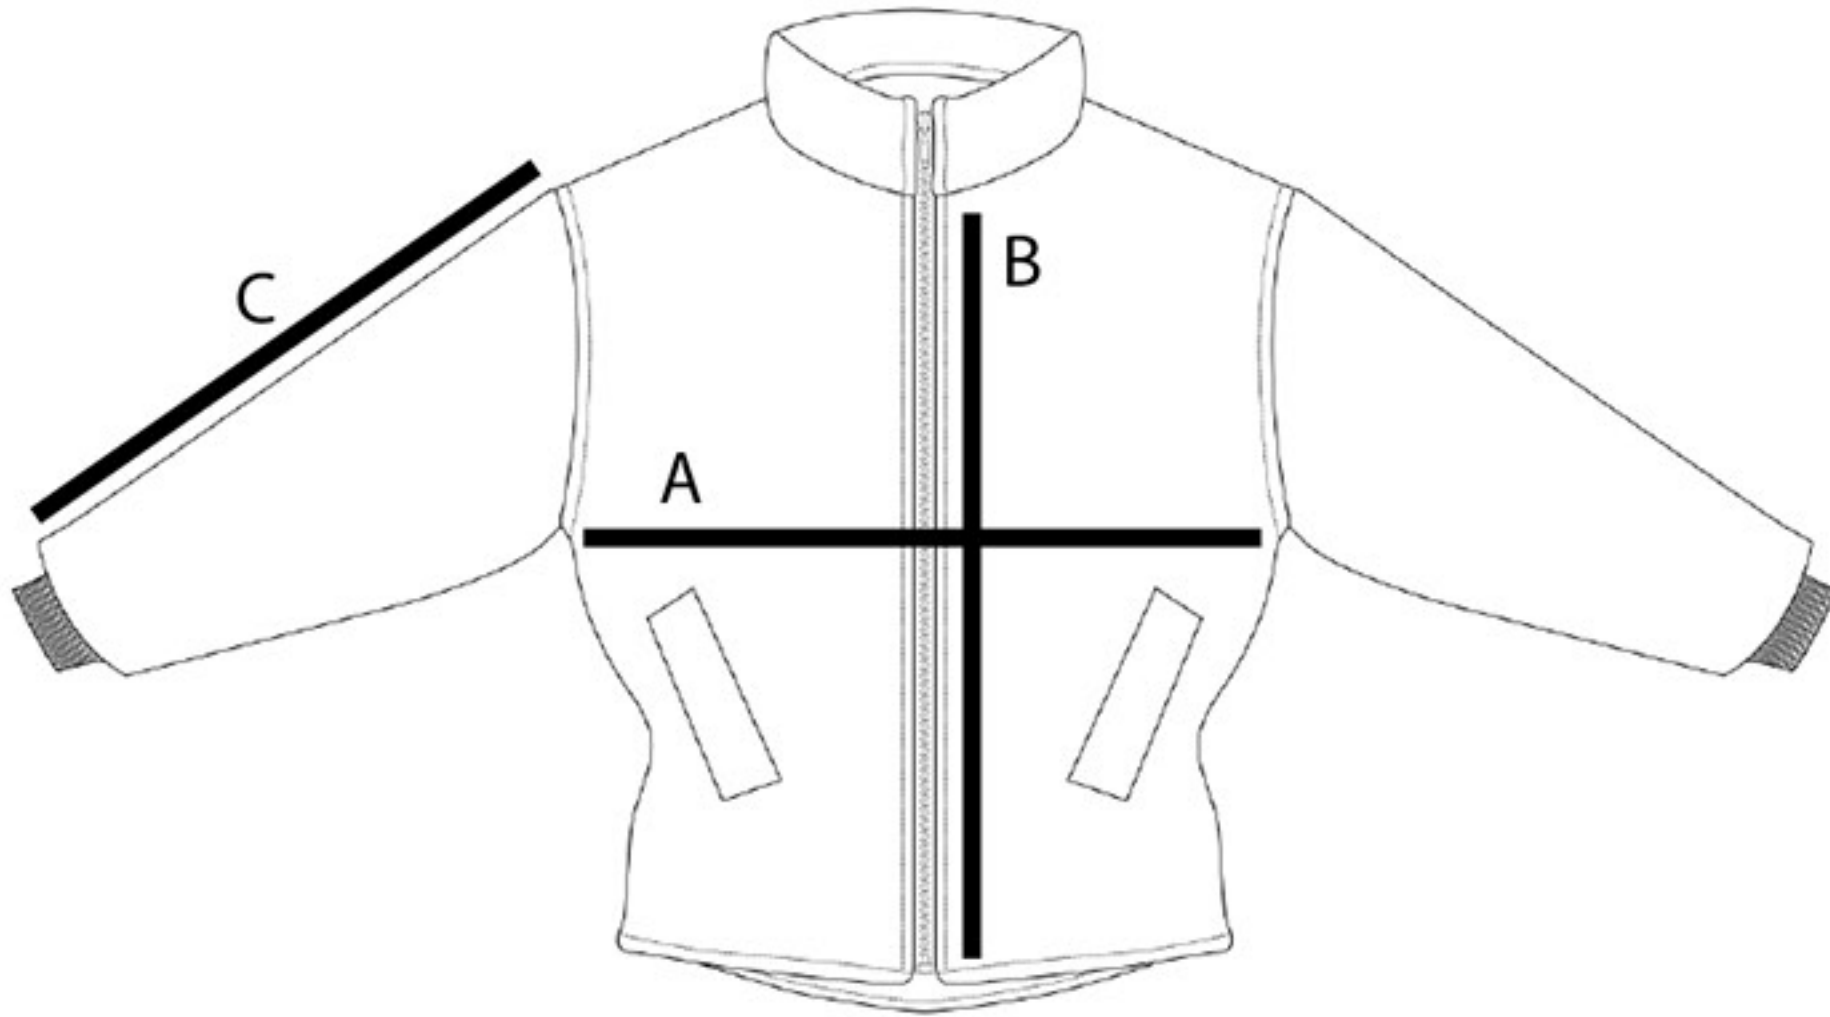

# CHAOS JACKET MEASUREMENTS

## Centimeters

<u>Jacket</u>	Actual garment measurement.	3-5 year	5-7 years	7-9 years	9-11 years	11-13 years
A	Chest Circumference	70	74	78	92	96
B	Length	48	52	58	63	66
C	Overarm length from sleeve joint	38	41	47	53	60

## Inches

<u>Jacket</u>	Actual garment measurement.	3-5 year	5-7 years	7-9 years	9-11 years	11-13 years
A	Chest Circumference	27"	29"	31"	36"	38"
B	Length	19"	21"	23"	25"	26"
C	Overarm length from sleeve joint	15"	16"	18"	21"	24"