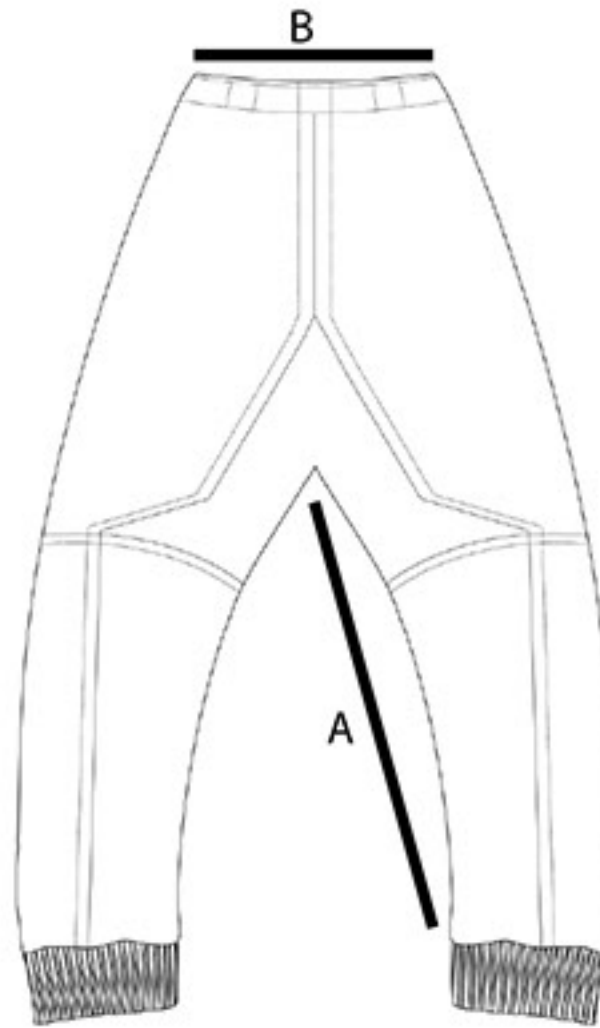

# CHAOS TROUSER MEASUREMENTS

## Centimeters

<u>Trouser</u>		20"	22"	24"	26"	28"	30"	32"
A	Inside leg length	46	49	54	60	65	66	68
B	To fit Waist	50	55	61	66	71	76	81

## Inches

<u>Trouser</u>		20"	22"	24"	26"	28"	30"	32"
A	Inside leg length	18"	19"	21"	23"	25"	26"	27"
B	To fit Waist	20"	22"	24"	26"	28"	30"	32"